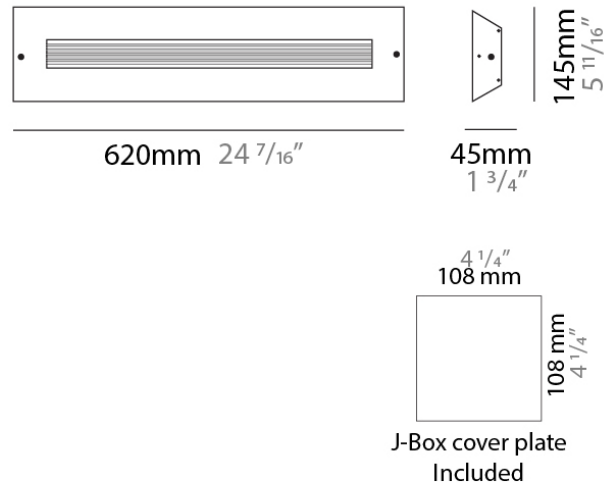

D93018

PROJECT
TYPE
NOTES
QUANTITY
DATE

GENERAL

Series: Finestra
Brand: Milan
Division: Design
Mounting Type: Surface
Mounting Location: Wall
Subcategory: Wall Effect

PHYSICAL

Length (mm): 152
Length (in): 6
Height (mm): 152
Height (in): 6
Extension (mm): 51
Extension (in): 2
Weight (kg): 2.3
Weight (lbs): 5

ELECTRICAL

Number of Lamps: 1
Lamp Type: LED Retrofit / Halogen
Lamp Shape: T3
Bulb Included: Bulb Not Included
Total Output Wattage (W): 18 / 70
Max. Wattage Per Lamp (W): 18 / 70
Lamp Base: RSC
Input Voltage (V): 120

LED

OPTICAL

RATINGS AND CERTIFICATIONS

Certified By: CSA Certified to UL and CSA Standards
IP rating: IP20