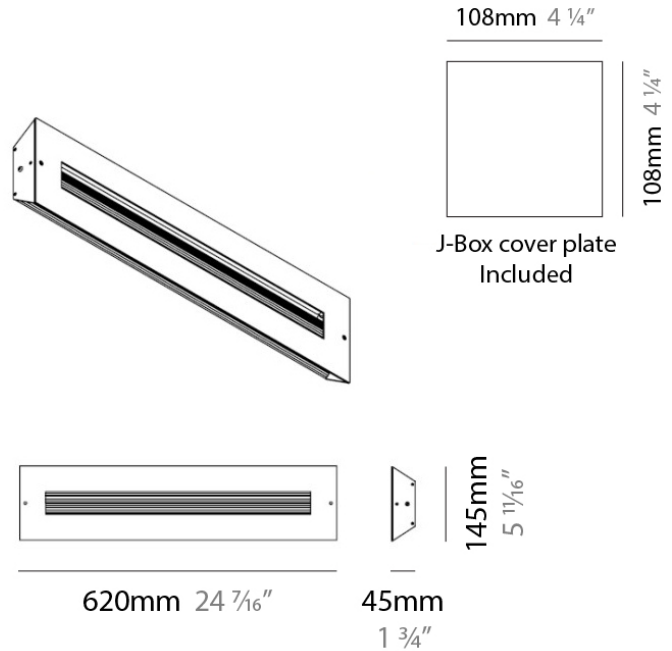

FINESTRA SURFACE

D93154

PROJECT	
TYPE	
NOTES	
QUANTITY	
DATE	

GENERAL

Series: Finestra
Brand: Milan
Division: Design
Mounting Type: Surface
Mounting Location: Wall
Subcategory: Ambient

PHYSICAL

Shape: Rectangle
Length (mm): 620
Length (in): 24 7/16
Height (mm): 145
Height (in): 5 11/16
Extension (mm): 45
Extension (in): 1 3/4
Light Distribution: Direct / Indirect
Weight (kg): 1.8
Weight (lbs): 4
Fixture Finish: WHI
Fixture Material: Metal

ELECTRICAL

Number of Lamps: 2
Lamp Type: T5 Fluorescent
Bulb Included: Bulb Not Included
Total Output Wattage (W): 48
Max. Wattage Per Lamp (W): 24
Lamp Base: G5 Bi-pin
Dimming: Non-Dimmable
Input Voltage (V): 120
Lamp Voltage (V): 120

LED

OPTICAL

RATINGS AND CERTIFICATIONS

Certified By: CSA Certified to UL and CSA Standards
IP rating: IP20